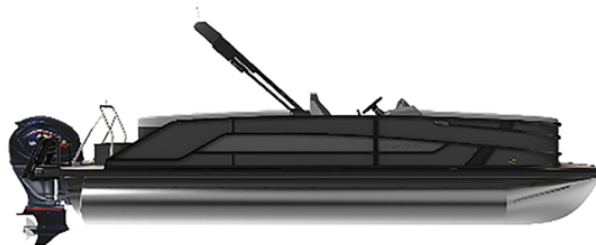

2026 Evotti 525CS - Black/Silver

Make: Evotti

HIN: 101201

Dimensions: 25.00ft x 8.60ft x 0.00ft

Price: \$0.00

Short Description

With Yamaha VF250XB

Description

The 2026 Evotti 525CS with Yamaha VF250XB is an appealing choice for boaters who want a sleek, manageable craft with the punch and reliability of a 250 hp Yamaha outboard behind it. Designed for days when the water calls and plans can change from a relaxed family cruise to a spirited run across the bay, the Evotti 525CS brings together modern styling, practical deck space and confident handling in a compact package. Paired with the Yamaha VF250XB, it offers strong acceleration, responsive control and the kind of dependable performance that makes every outing feel easier, whether you are heading out for a morning adventure, towing water toys or simply enjoying a sunset ride.

Options

- Base Vinyl Steel Gray
- Vantage Tube Wrap
- Port Bench with Omni Chaise 525CS
- American Flag with SS Pole
- Table w/ Pedestal and Base
- Panel Diamond Black Satin
- Base Vinyl Steel Gray
- Windscreen
- Seat Covers
- Single Engine Rigging & Prop
- Power Assist Steering
- Fender Caddy (2)

Specification

Boat Specifications	
Fuel Capacity (gallons)	70
Maximum H.P.	400
Tripletoon	Yes
Amenities	
Ski Tow	Yes
Unit Definitions	
Color	Black/Silver
Location	TBD
Make	Evotti
Model	525CS
New/Used/Brokerage	New
Status	Ordered
Year	2026